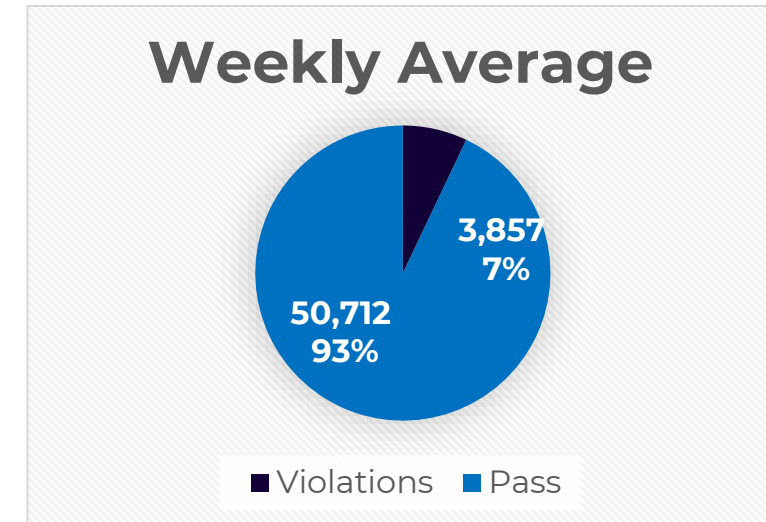

Wallingford Road –West of Pent

Speed Study – 5 Days | 11/10-11/14

	Speed (mph)
Speed Limit	40
Violation Limit	10

	Monday	Tuesday	Wednesday	Thursday	Friday
Vehicle Count	10,186	10,522	11,169	11,352	11,340
Violations	418	646	1,032	968	793
% of Violators	4%	6%	9%	8%	6%

Weekly Total	
Vehicle Count	54,569
Violations	3,857
Daily Average	771

Top Speed – 69 MPH Eastbound,
67 MPH Westbound

New Haven Road (North of Coe)

Speed Study – 5 Days | 11/10-11/14

	Speed (mph)
Speed Limit	45
Violation Limit	10

	Monday	Tuesday	Wednesday	Thursday	Friday
Vehicle Count	4,321	4,325	4,624	4,737	4,771
Violations	311	379	288	354	300
% of Violators	7%	8%	6%	7%	6%

Weekly Total	
Vehicle Count	22,778
Violations	1,632
Daily Average	326

Top Speed – 85 MPH Southbound,
73 MPH Northbound