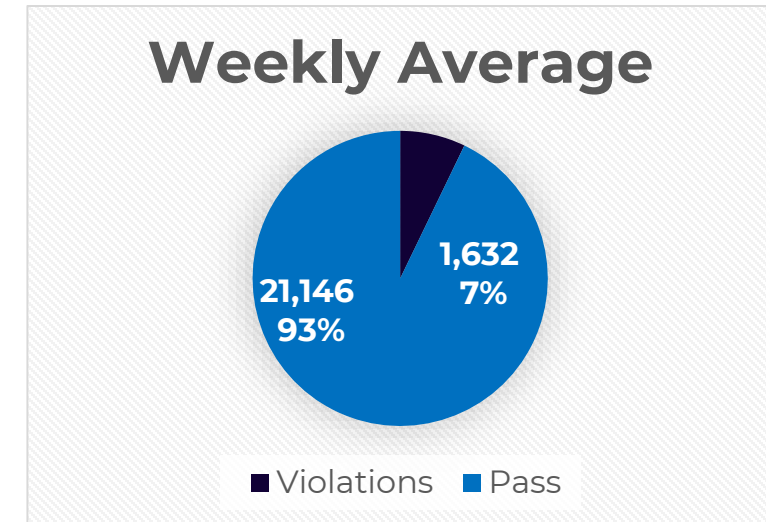

Wallingford Road –West of Pent

Speed Study – 5 Days | 11/10-11/14

	Speed (mph)
Speed Limit	40
Violation Limit	10

	Monday	Tuesday	Wednesday	Thursday	Friday
Vehicle Count	10,186	10,522	11,169	11,352	11,340
Violations	418	646	1,032	968	793
% of Violators	4%	6%	9%	8%	6%

Weekly Total	
Vehicle Count	54,569
Violations	3,857
Daily Average	771

Top Speed – 69 MPH Eastbound,
67 MPH Westbound

New Haven Road (North of Coe)

Speed Study – 5 Days | 11/10-11/14

	Speed (mph)
Speed Limit	45
Violation Limit	10

	Monday	Tuesday	Wednesday	Thursday	Friday
Vehicle Count	4,321	4,325	4,624	4,737	4,771
Violations	311	379	288	354	300
% of Violators	7%	8%	6%	7%	6%

Weekly Total	
Vehicle Count	22,778
Violations	1,632
Daily Average	326